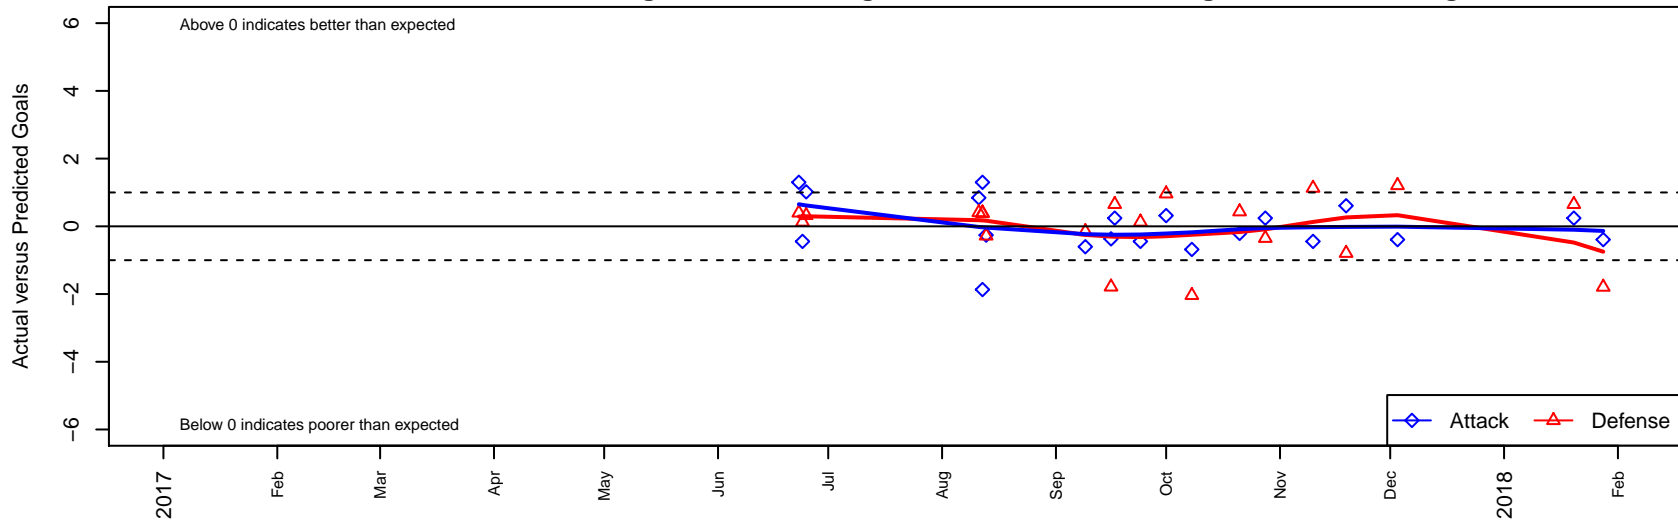

Eastside FC White G04

Eastside FC
Preston, WA
G04 total strength=1385
attack=5.57 defense=10.34
fall league = RCL G04 Div 2

alt names used:
Eastside FC G04 White B
Eastside FC G04 White B

Venues played:
2017 Rainier Challenge Samba U14
2017 Eastside FC Cup GU14-15
2017 RCL G04 Div 2

Eastside FC White G04
Dots are actual minus expected GF (blue circles) and GA (red triangles).
Blue line is smoothed change in attack strength. Red is smoothed change in defense strength.

**attack and defense variance (black dot)
relative to other teams
and top 10 in region**