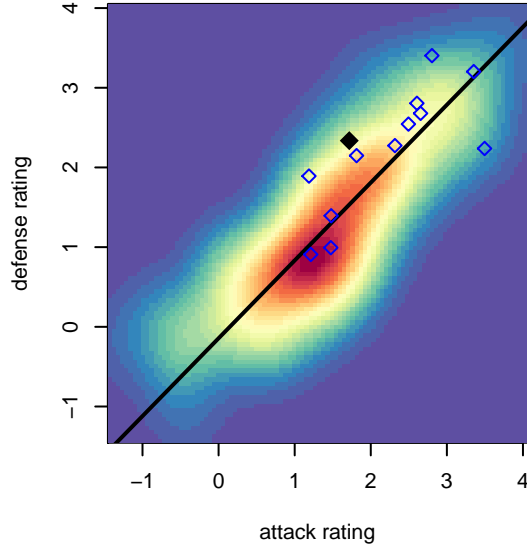

**attack and defense rating
relative to others at age
and all opponents in last 13 months**