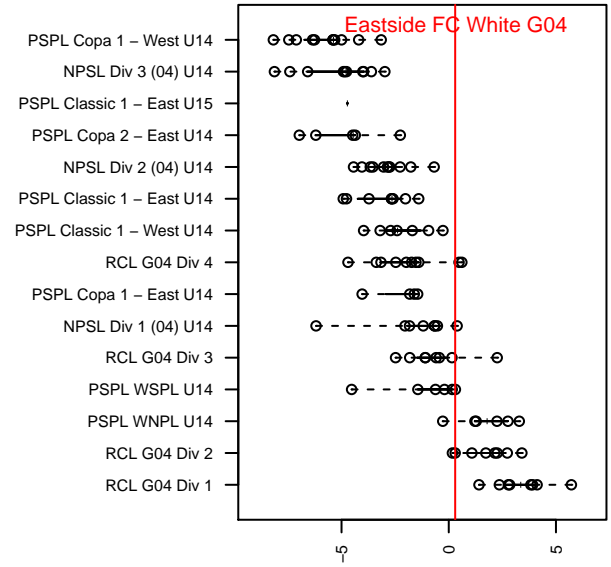

**attack and defense rating
relative to others at age
and all opponents in last 13 months**