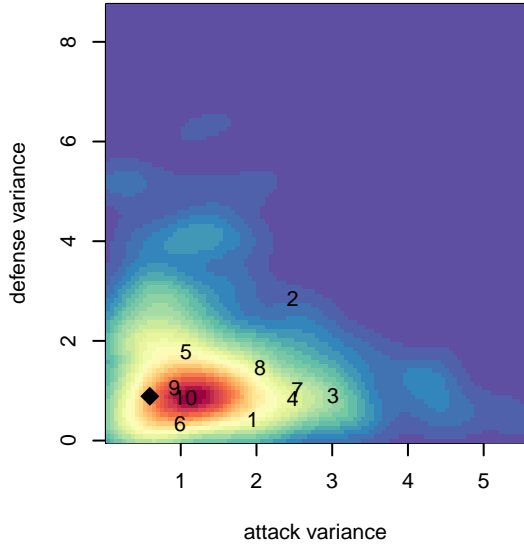

Eastside FC White G04

Eastside FC
Preston, WA
G04 total strength=1385
attack=5.57 defense=10.34
fall league = RCL G04 Div 2

alt names used:
Eastside FC G04 White B
Eastside FC G04 White B

Venues played:
2017 Rainier Challenge Samba U14
2017 Eastside FC Cup GU14-15
2017 RCL G04 Div 2

Eastside FC White G04
Dots are actual minus expected GF (blue circles) and GA (red triangles).
Blue line is smoothed change in attack strength. Red is smoothed change in defense strength.

**attack and defense variance (black dot)
relative to other teams
and top 10 in region**